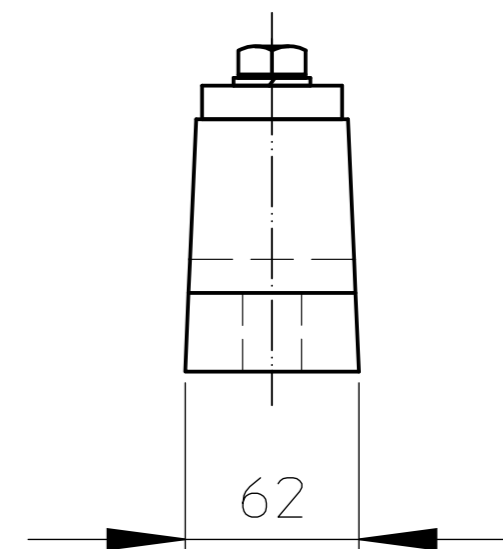

AB60 Bracket

MS_AB60

26-07-2013

VOLLENHOVE-HOLLAND

Telephone :+31(0)527-241441
Telefax :+31(0)527-241488