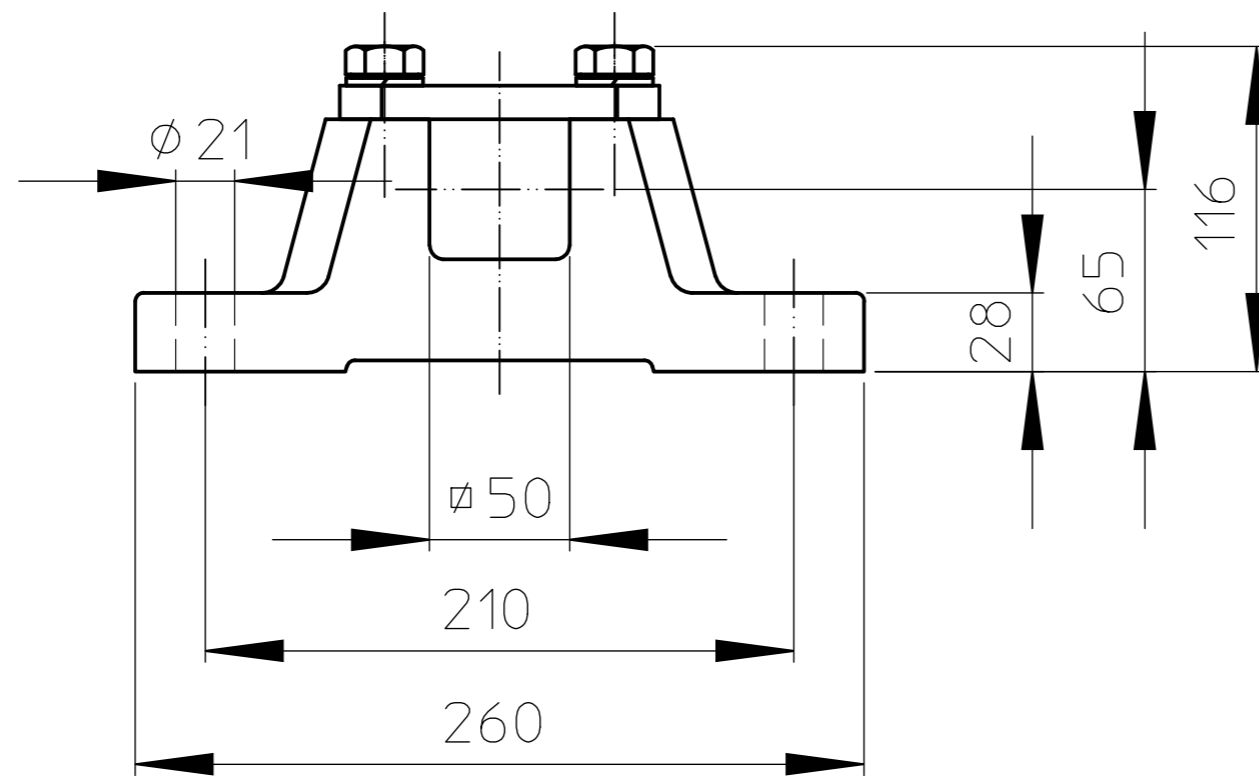

AB60 Bracket

MS_AB60

26-07-2013

VOLLENHOVE-HOLLAND

Telephone :+31(0)527-241441
Telefax :+31(0)527-241488