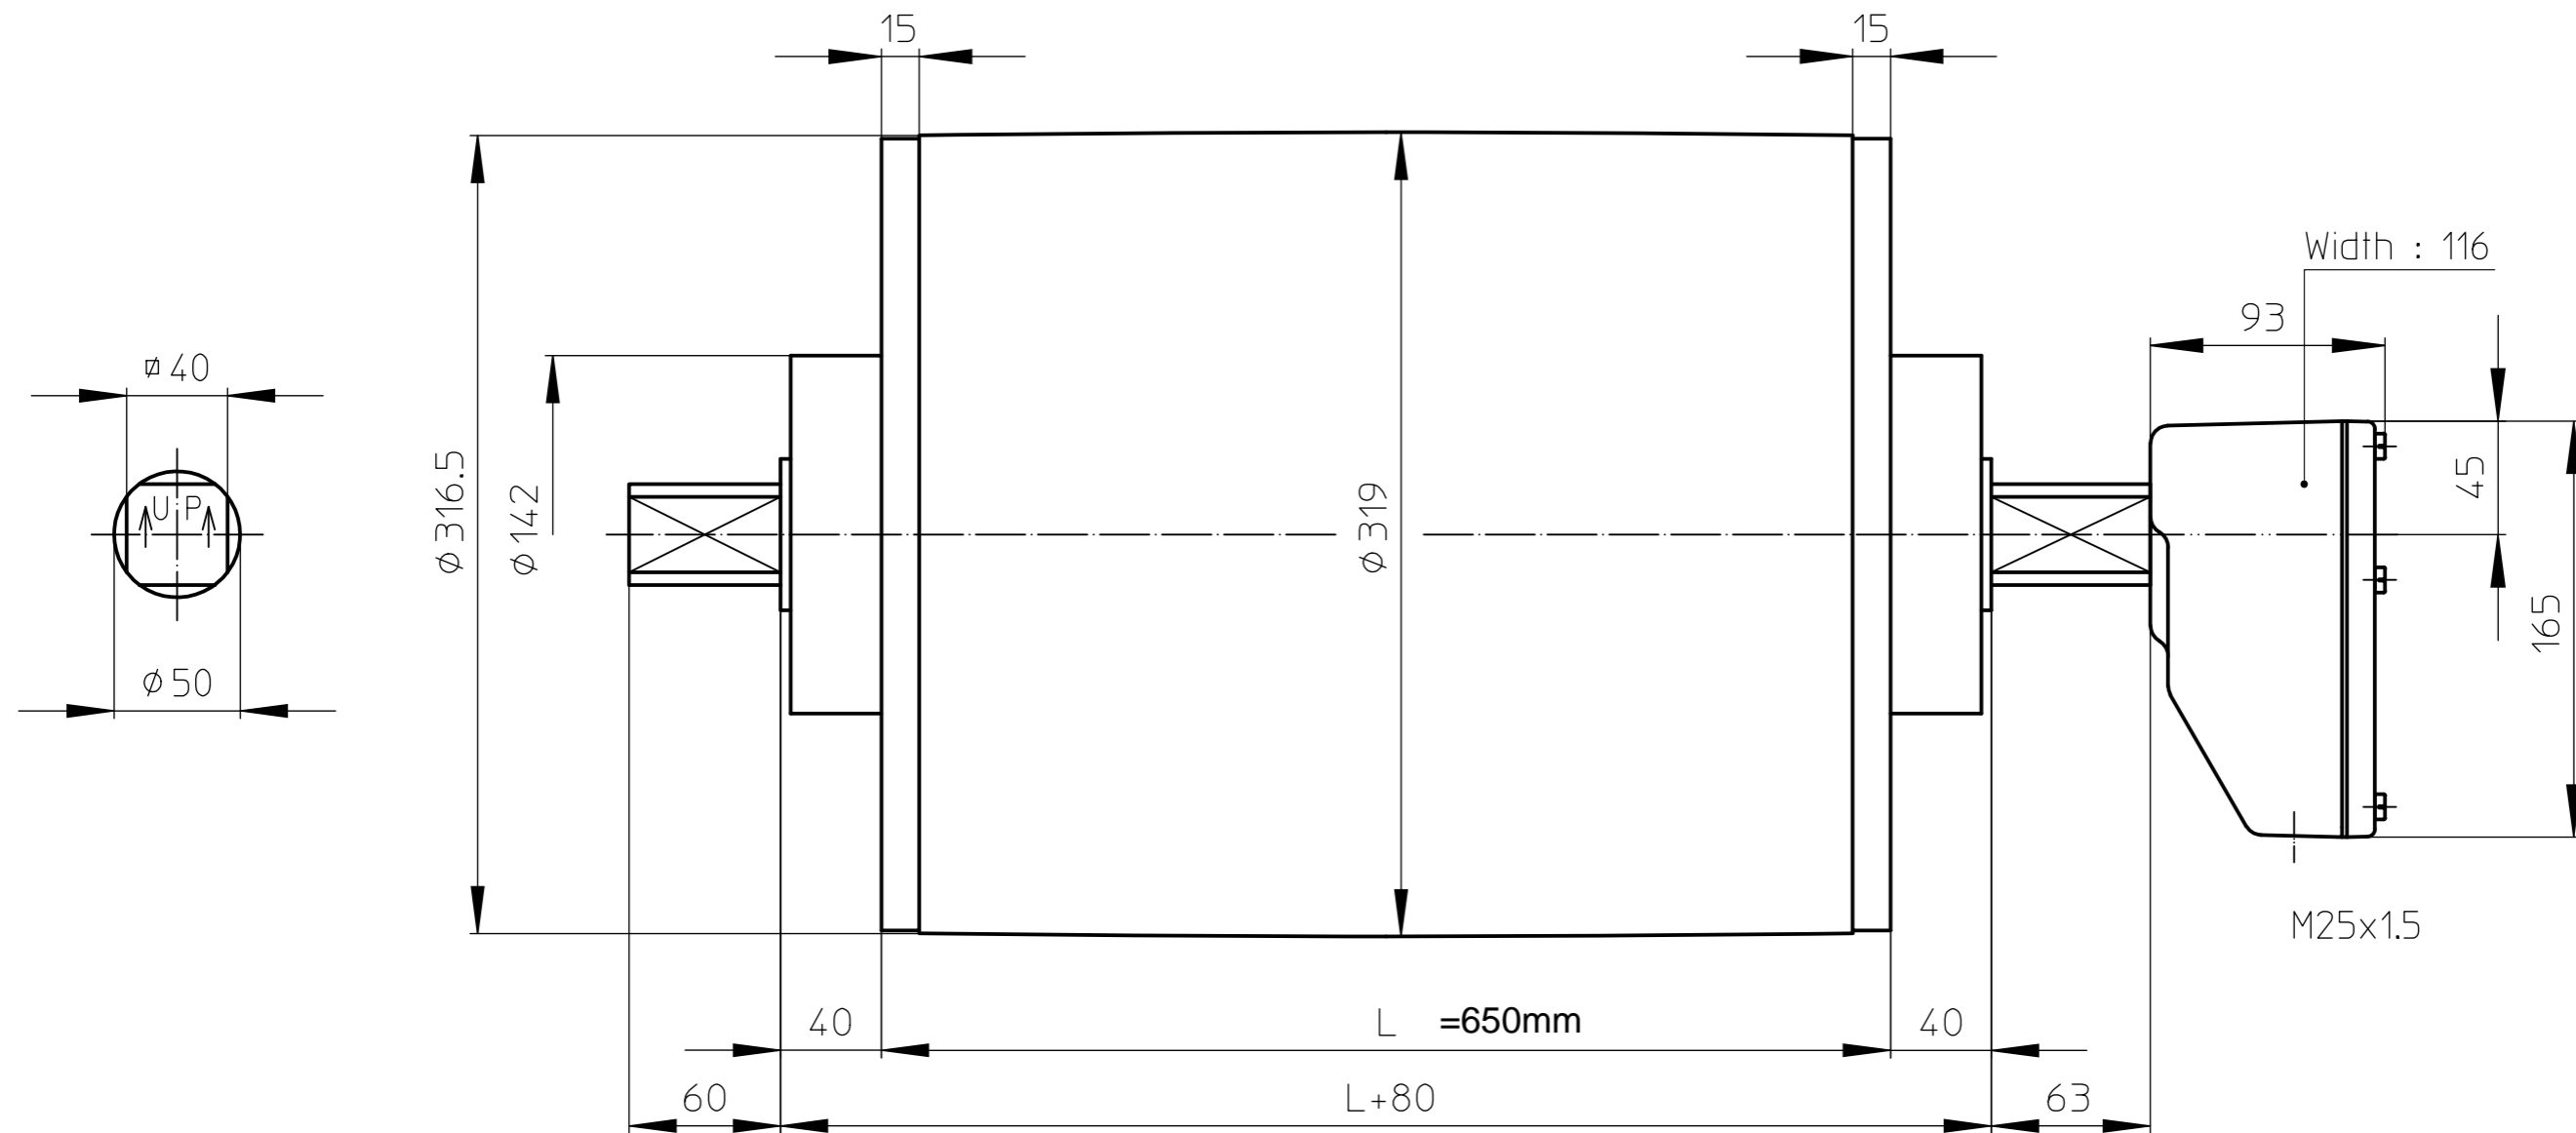

TM315A50

mild steel Drummotor with cast iron junctionbox

MS_TM315A50_KKGG

01-06-2012

VAN DER GRAAF B.V.

VOLLENHOVE-HOLLAND

Telephone :+31(0)527-241441
Telefax :+31(0)527-241488