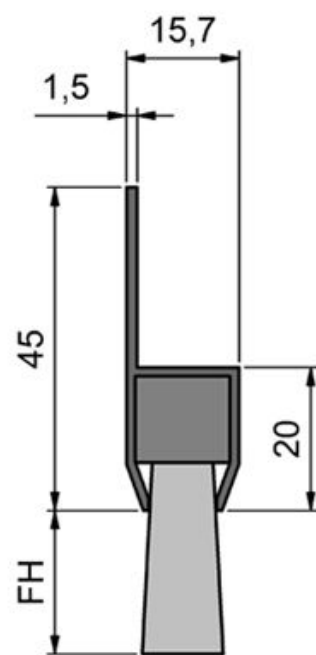

Think Mink![®]**Data sheet - STL2004-K359**

All dimensions in mm

Body material:	Aluminium / polypropylene (AL/PP)
Bristle material:	Horsehair
Bristle colour:	black
Bristle length (FH):	20
Body length:	2.000 mm