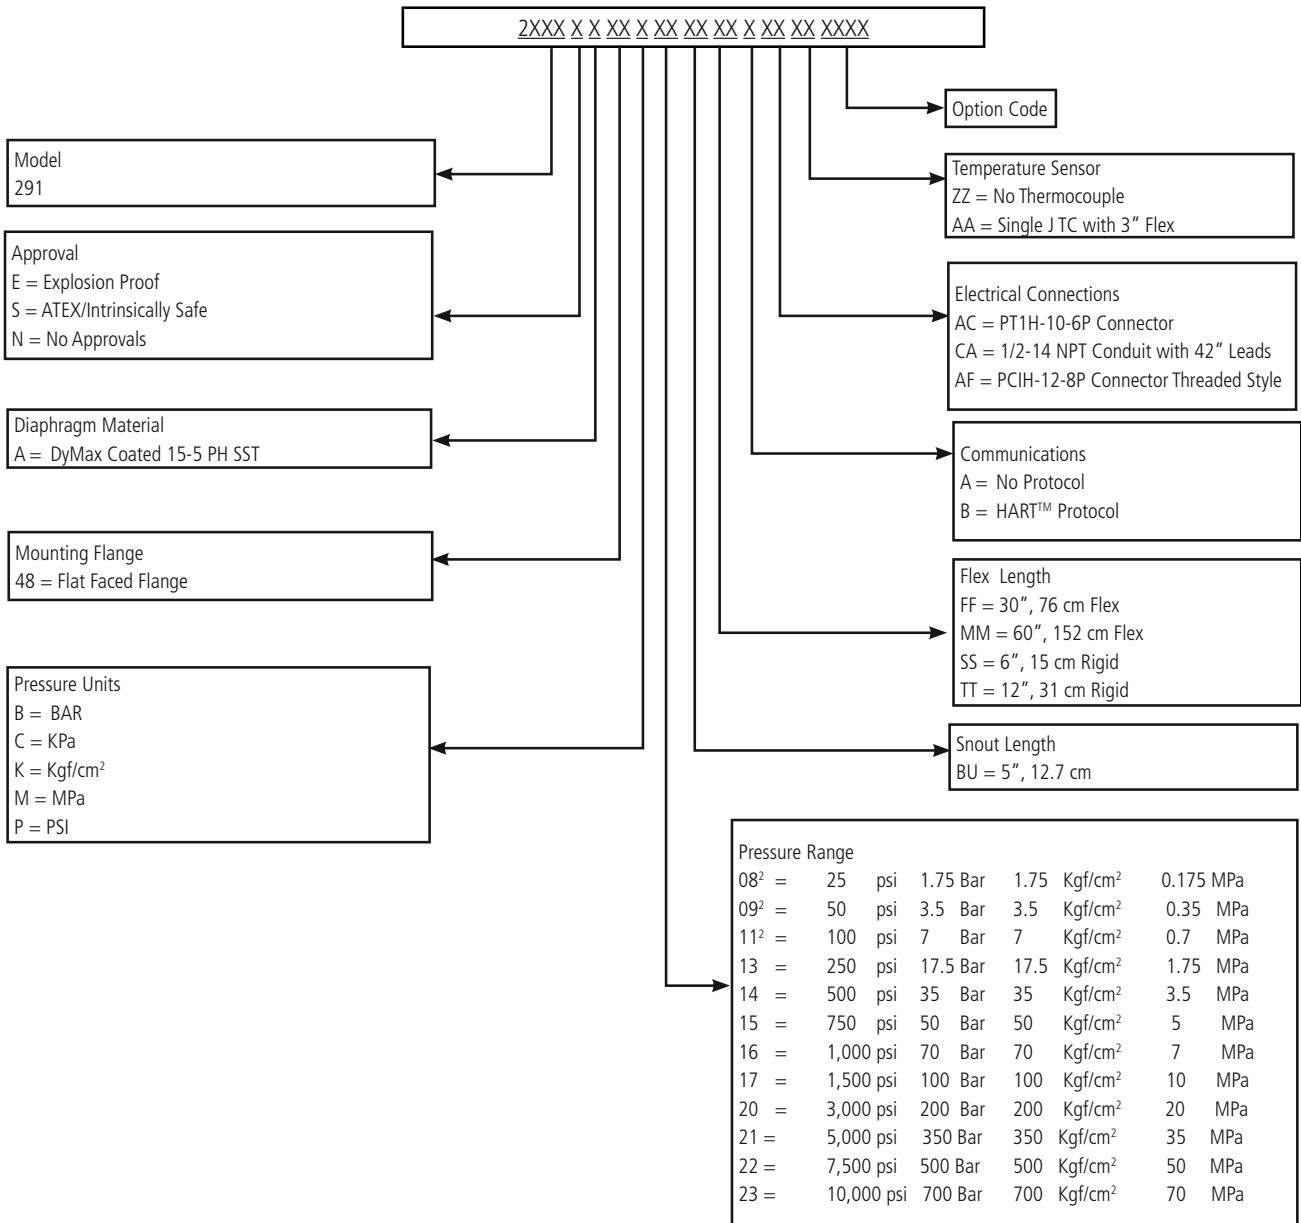

Ordering Guide for Models SPX2291¹

¹Other configurations are available. Please consult factory.

²Pressure ranges below 250 psi are supplied with rigid capillary